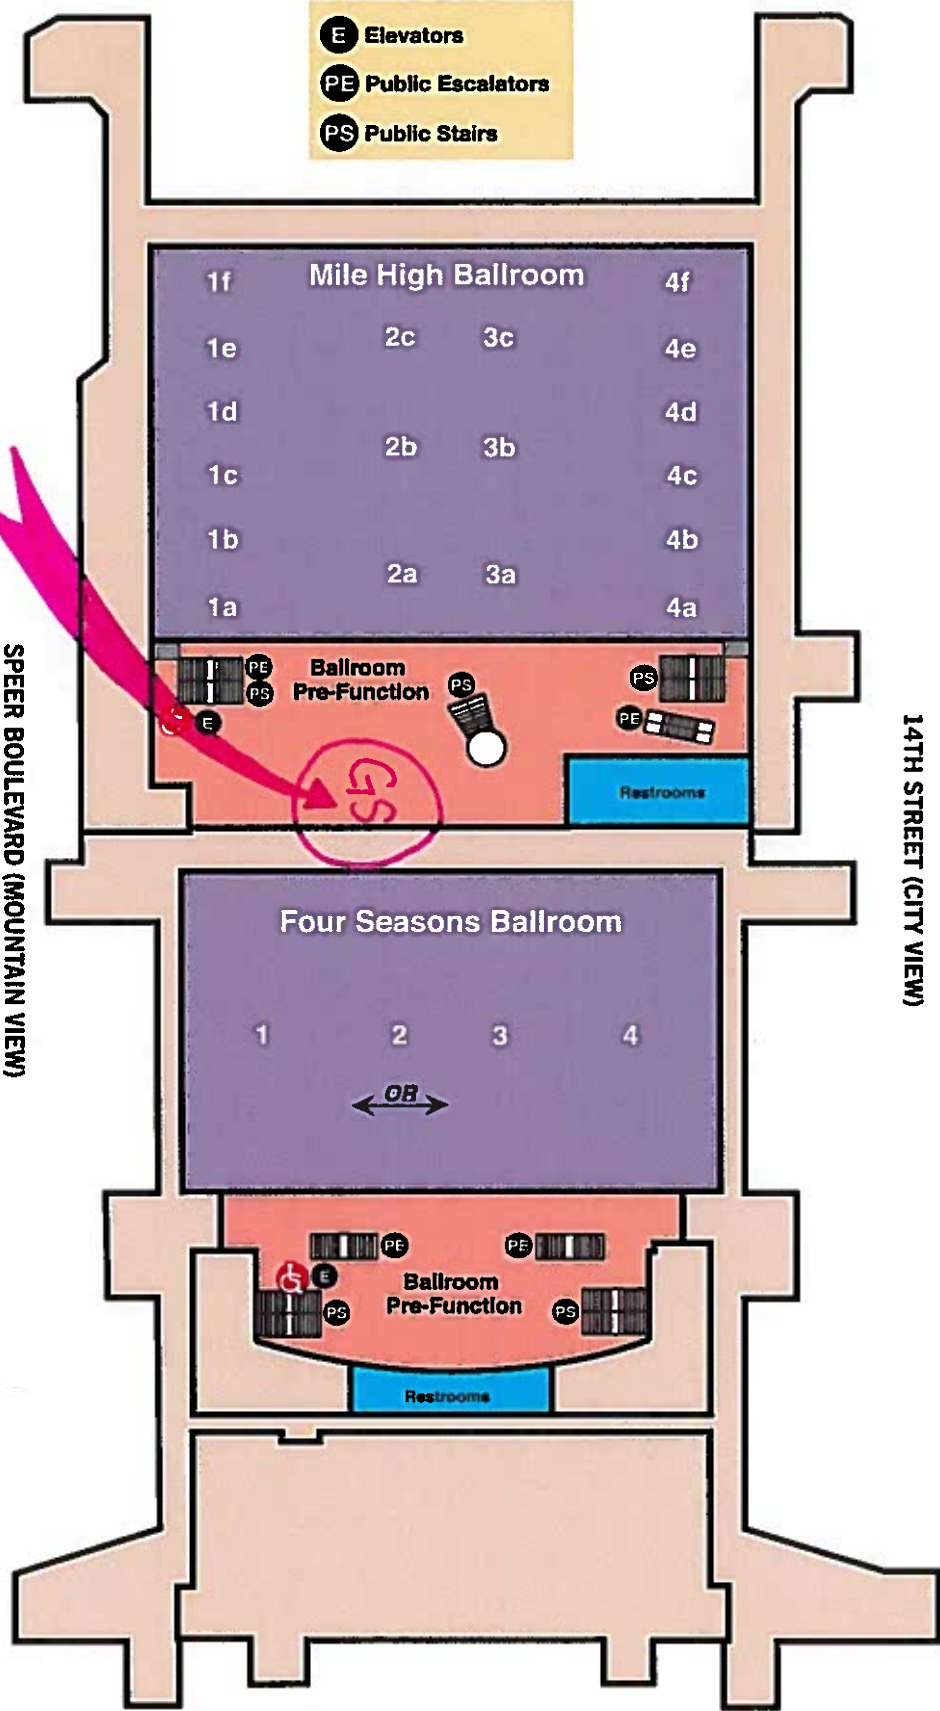

BALLROOM LEVEL

STOUT STREET

- E** Elevators
- PE** Public Escalators
- PS** Public Stairs

SPEER BOULEVARD (MOUNTAIN VIEW)

14TH STREET (CITY VIEW)

WELTON STREET

Meet here for Guerrilla Storytime @ PLA 2016!

Thursday Apr. 7
Friday Apr. 8
9:30 - 10:30 am